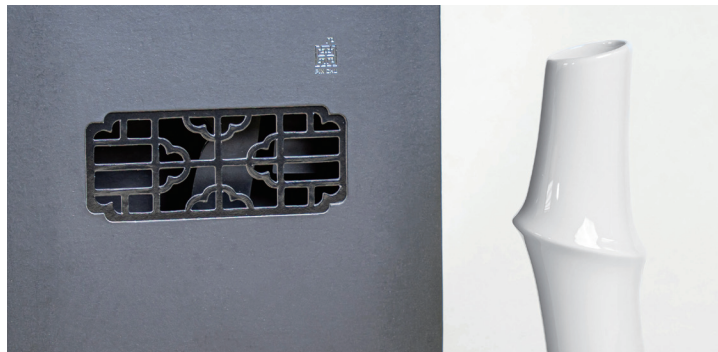

品竹花器

Pinzhu Floral Vessel

格瓊國際有限公司

Gewei International Co., Ltd.

GEWAY 品牌以台灣在地設計為核心，倡導簡約美好的生活理念。「品竹花器」以竹為主題，結合瓷器工藝展現質感，包裝融入古窗意象與燙金設計，兼具環保、實用與美學價值，具備國際市場潛力。

GEWAY brand takes local Taiwanese design as its core and advocates for a simple yet beautiful lifestyle. "Bamboo-themed Flower Vases" showcases the texture of bamboo combined with porcelain artisanship. The product's packaging incorporates the imagery of ancient windows and a gold foil design. The product combines environmental friendliness, practicality, and aesthetic appeal, with great potential on