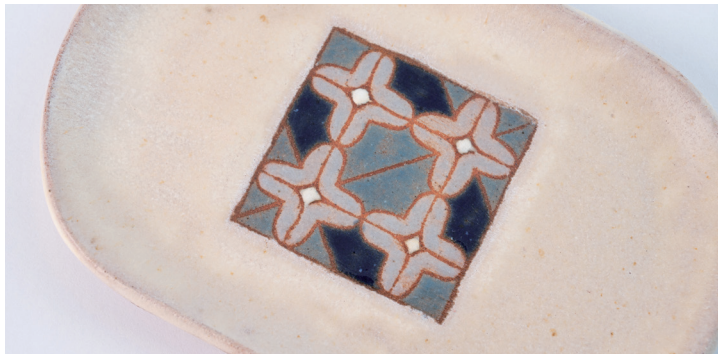

力野茶陶所
Liiya ceramic craft shop

以 1960-70 年代台灣常見的馬賽克花磚為設計主軸，陶盤結合復古與現代美感，將懷舊元素轉化為實用家器。每件作品皆保留手作痕跡，訴說著屬於台灣街景的記憶。

This series uses mosaic tiles—common in Taiwan in the 1960s and 1970s—as its design theme. Ceramic plates combine retro and modern aesthetics, transforming nostalgic elements into practical household items. Each piece retains traces of handcrafting, telling a story of memories of Taiwanese street scenes.